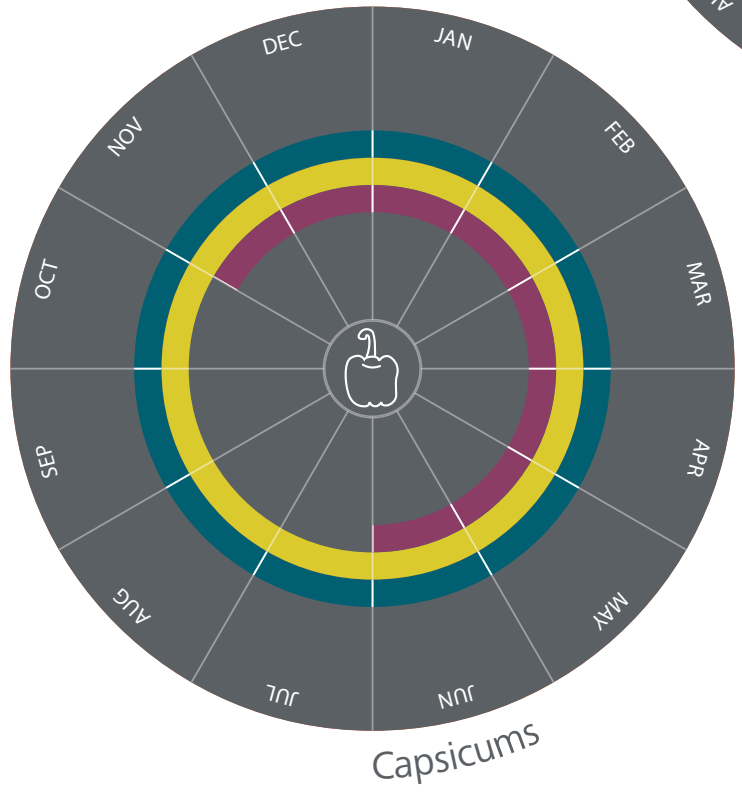

SEASONAL CALENDAR 2019

VEGETABLES

AUBERGINES | CAPSICUMS | CUCUMBERS

ASPARAGUS GREEN | ASPARAGUS WHITE | COURGETTES

BROCCOLI | CAULIFLOWER | ROMANESCO | SAVOY CABBAGE

CHERRY TOMATOES | KOHLRABI | ROUND TOMATOES

CARROT | CELERY | LEEK

ENDIVE LETTUCE | ICEBERG | ROMANA LETTUCE

CURLED LETTUCE | LITTLE GEM | LOLLO ROSSO/BIONDA

- France
- Greece
- Italy
- Portugal
- Spain
- Turkey

*Vege-
tables*

ASPARAGUS GREEN | ASPARAGUS WHITE | COURGETTES