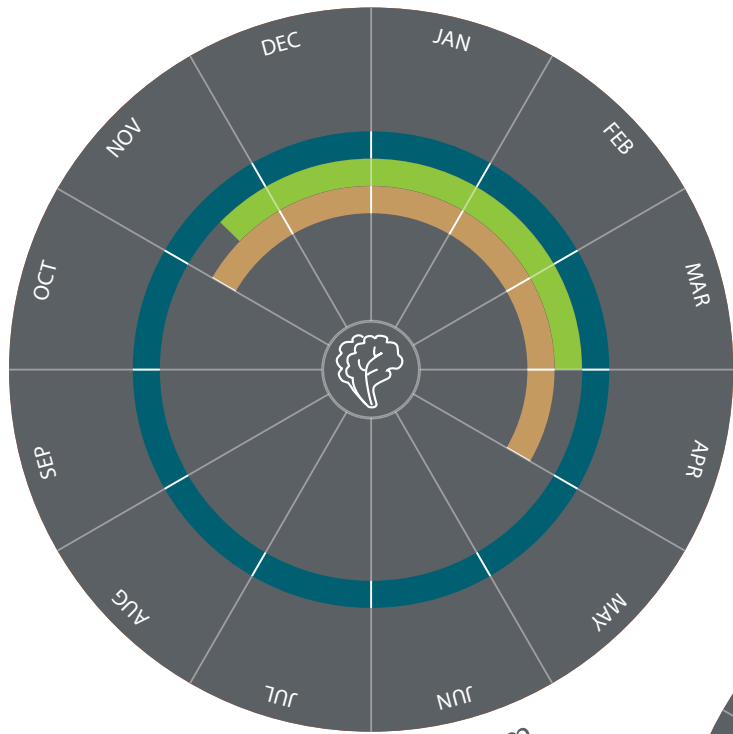

*Vege-
tables*

Broccoli

Cauliflower

Romanesco

Savoy Cabbage

Cherry Tomatoes

Kohlrabi

Round Tomatoes

Vegetables

-  France
-  Greece
-  Italy
-  Portugal
-  Spain
-  Turkey

CHERRY TOMATOES | KOHLRABI | ROUND TOMATOES

CARROT | CELERY | LEEK

Vegetables

- France
- Greece
- Italy
- Portugal
- Spain
- Turkey

Carrot

Celery

Leek

- France
- Italy
- Spain
- Turkey

Little Gem

Curled Lettuce

Lollo Rosso / Lollo Bionda

leafy
**Vege-
tables**

- France
- Italy
- Spain
- Turkey