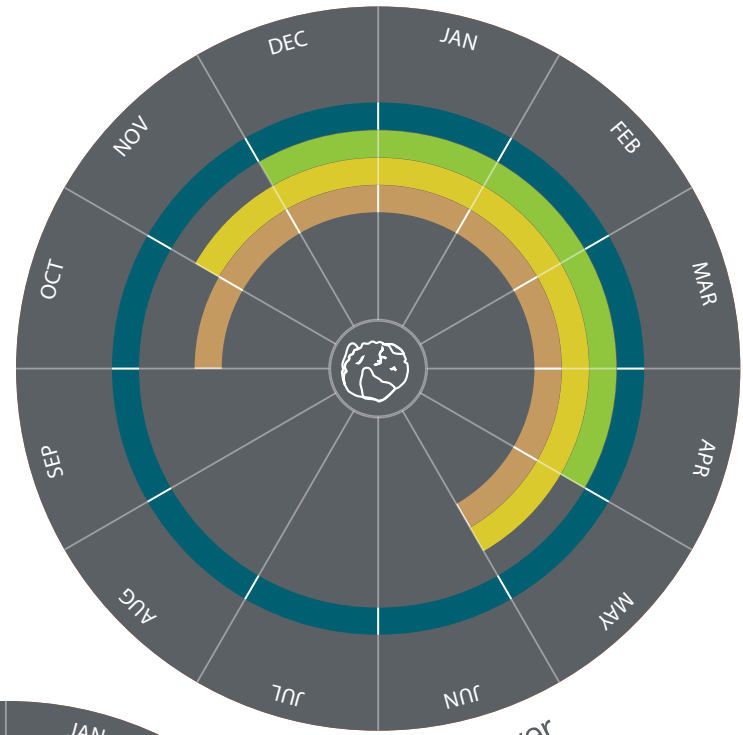

SEASONAL CALENDAR 2019

VEGETABLES

AUBERGINES | CAPSICUMS | CUCUMBERS

ASPARAGUS GREEN | ASPARAGUS WHITE | COURGETTES

BROCCOLI | CAULIFLOWER | ROMANESCO | SAVOY CABBAGE

CHERRY TOMATOES | KOHLRABI | ROUND TOMATOES

CARROT | CELERY | LEEK

ENDIVE LETTUCE | ICEBERG | ROMANA LETTUCE

CURLED LETTUCE | LITTLE GEM | LOLLO ROSSO/BIONDA

- France
- Greece
- Italy
- Portugal
- Spain
- Turkey

*Vege-
tables*

ASPARAGUS GREEN | ASPARAGUS WHITE | COURGETTES

Vegetables

- France
- Greece
- Italy
- Portugal
- Spain
- Turkey

Asparagus Green

Asparagus White

Courgettes

BROCCOLI | CAULIFLOWER
ROMANESCO | SAVOY CABBAGE

-  France
-  Greece
-  Italy
-  Portugal
-  Spain
-  Turkey

*Vege-
tables*

Broccoli

Cauliflower

Romanesco

Savoy Cabbage

Cherry Tomatoes

Kohlrabi

Round Tomatoes