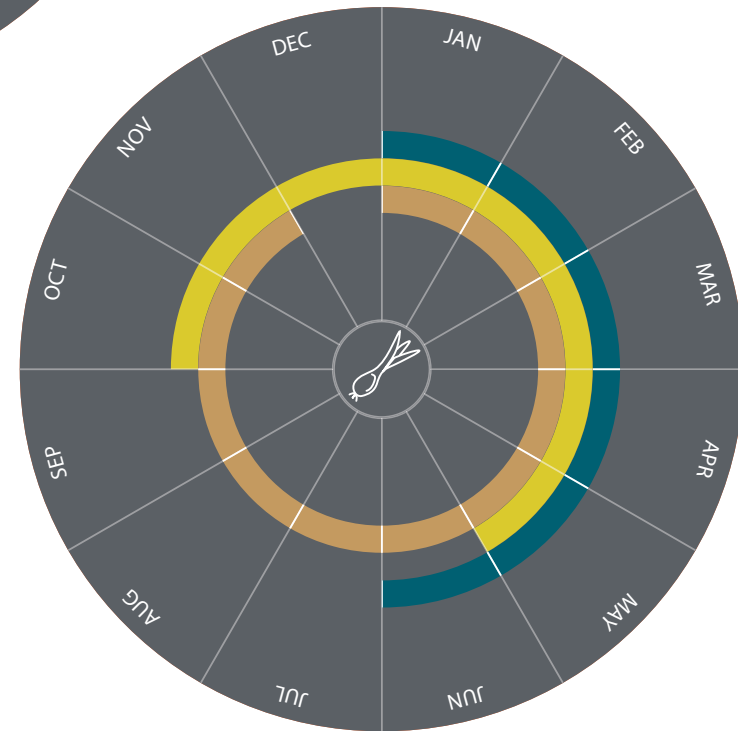

*Vege-
tables*

Broccoli

Cauliflower

Romanesco

Savoy Cabbage

Cherry Tomatoes

Kohlrabi

Round Tomatoes

Vegetables

-  France
-  Greece
-  Italy
-  Portugal
-  Spain
-  Turkey

CHERRY TOMATOES | KOHLRABI | ROUND TOMATOES

CARROT | CELERY | LEEK

Vegetables

- France
- Greece
- Italy
- Portugal
- Spain
- Turkey

Carrot

Celery

Leek

- France
- Italy
- Spain
- Turkey

Little Gem

Curled Lettuce

Lollo Rosso / Lollo Bionda

leafy
**Vege-
tables**

- France
- Italy
- Spain
- Turkey