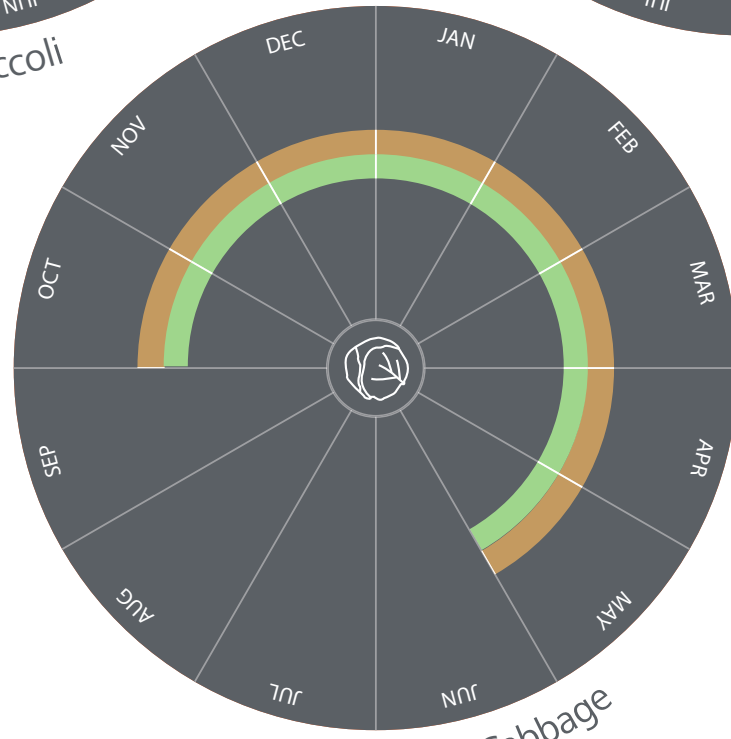

*Vege-
tables*

Broccoli

Cauliflower

Romanesco

Savoy Cabbage

Cherry Tomatoes

Kohlrabi

Round Tomatoes

Vegetables

-  France
-  Greece
-  Italy
-  Portugal
-  Spain
-  Turkey

CHERRY TOMATOES | KOHLRABI | ROUND TOMATOES

CARROT | CELERY | LEEK

Vegetables

- France
- Greece
- Italy
- Portugal
- Spain
- Turkey

Carrot

Celery

Leek

- France
- Italy
- Spain
- Turkey

Little Gem

Curled Lettuce

Lollo Rosso / Lollo Bionda

leafy
**Vege-
tables**

- France
- Italy
- Spain
- Turkey