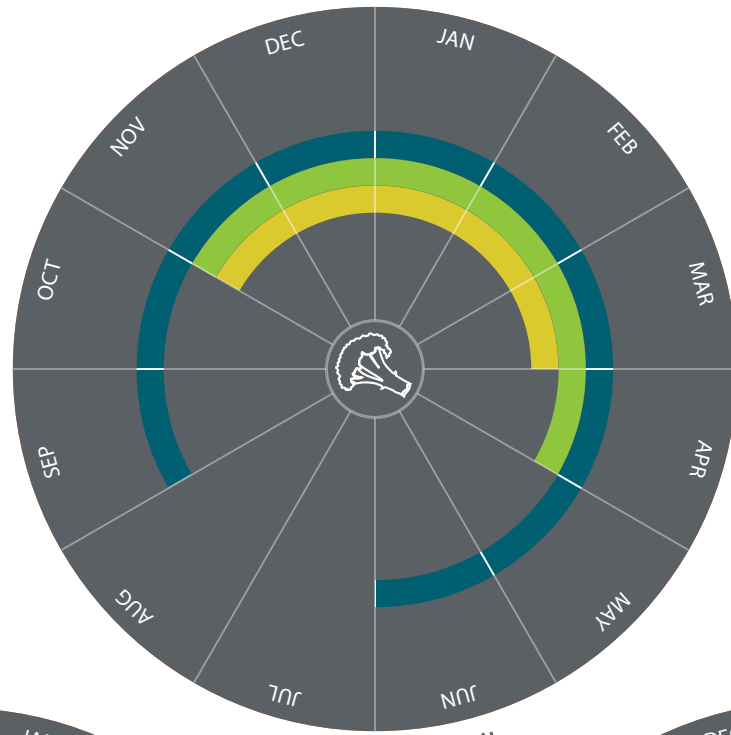

CARROT | CELERY | LEEK

ENDIVE LETTUCE | ICEBERG | ROMANA LETTUCE

CURLED LETTUCE | LITTLE GEM | LOLLO ROSSO/BIONDA

- France
- Greece
- Italy
- Portugal
- Spain
- Turkey

*Vege-
tables*

ASPARAGUS GREEN | ASPARAGUS WHITE | COURGETTES

*Vege-
tables*

Broccoli

Cauliflower

Romanesco

Savoy Cabbage

Cherry Tomatoes

Kohlrabi

Round Tomatoes