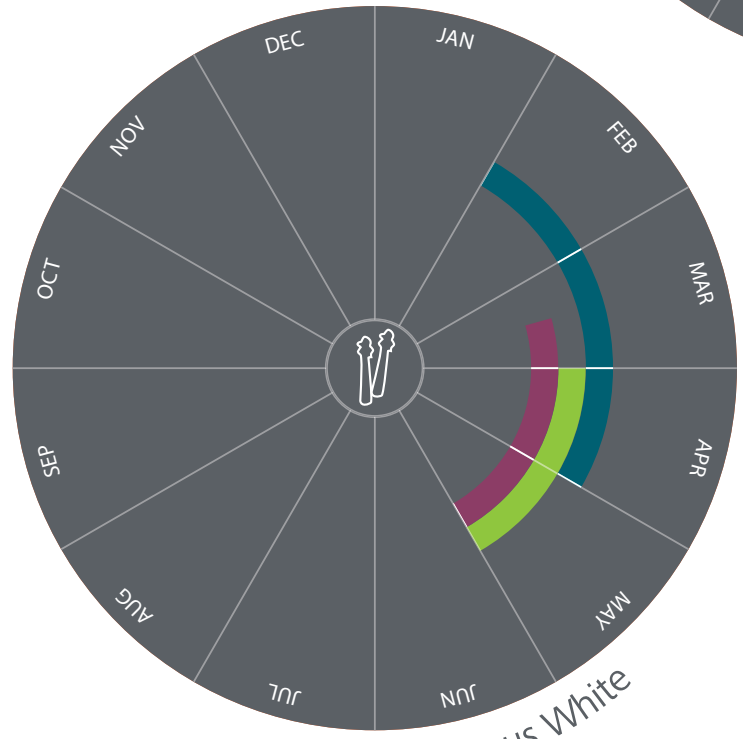

Asparagus White