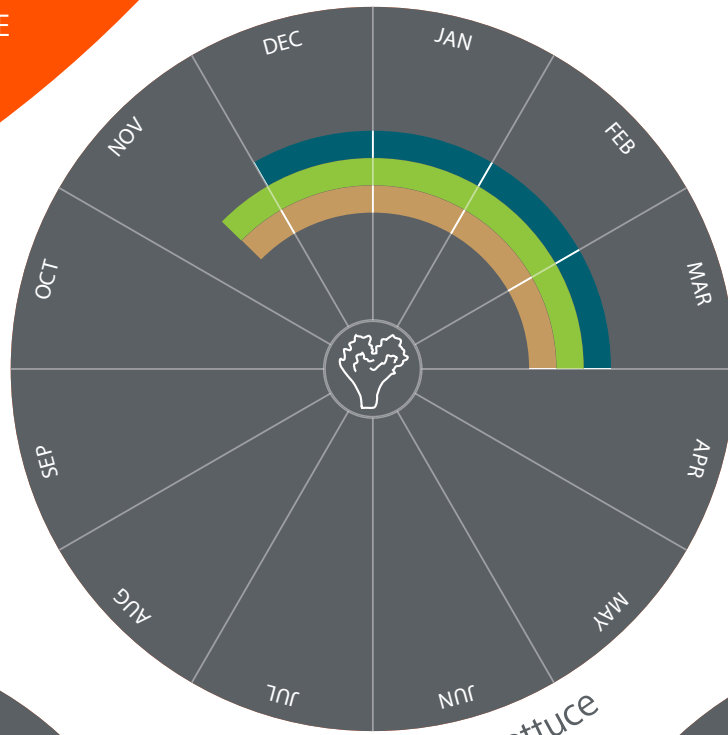

*Vege-
tables*

Broccoli

Cauliflower

Romanesco

Savoy Cabbage

Cherry Tomatoes

Kohlrabi

Round Tomatoes

Vegetables

-  France
-  Greece
-  Italy
-  Portugal
-  Spain
-  Turkey

CHERRY TOMATOES | KOHLRABI | ROUND TOMATOES

CARROT | CELERY | LEEK

Vegetables

- France
- Greece
- Italy
- Portugal
- Spain
- Turkey

Carrot

Celery

Leek

- France
- Italy
- Spain
- Turkey

Little Gem

Curled Lettuce

Lollo Rosso / Lollo Bionda

leafy
**Vege-
tables**

- France
- Italy
- Spain
- Turkey