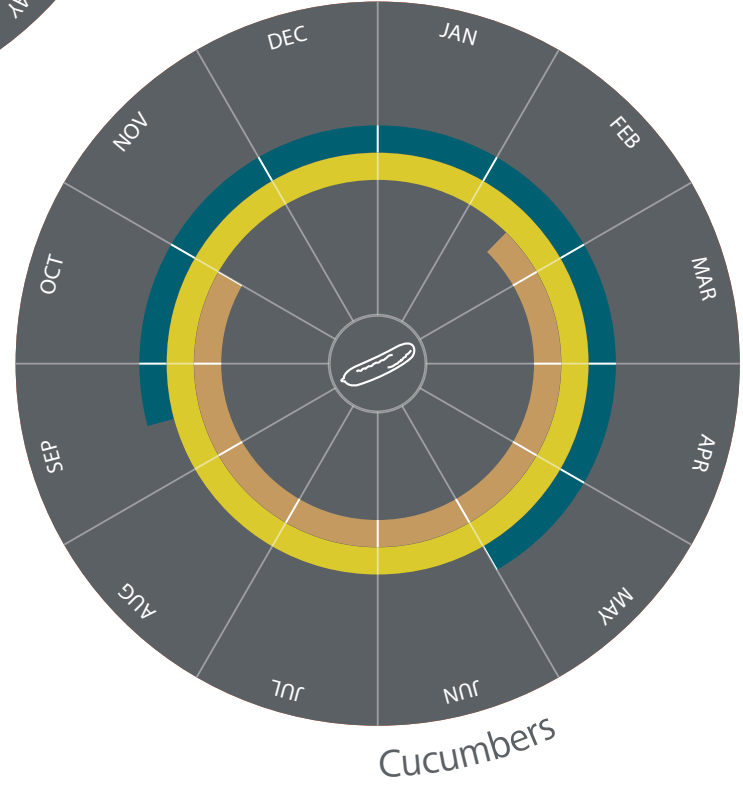

SEASONAL CALENDAR 2019

VEGETABLES

AUBERGINES | CAPSICUMS | CUCUMBERS

ASPARAGUS GREEN | ASPARAGUS WHITE | COURGETTES

BROCCOLI | CAULIFLOWER | ROMANESCO | SAVOY CABBAGE

CHERRY TOMATOES | KOHLRABI | ROUND TOMATOES

CARROT | CELERY | LEEK

ENDIVE LETTUCE | ICEBERG | ROMANA LETTUCE

CURLED LETTUCE | LITTLE GEM | LOLLO ROSSO/BIONDA

- France
- Greece
- Italy
- Portugal
- Spain
- Turkey

*Vege-
tables*

ASPARAGUS GREEN | ASPARAGUS WHITE | COURGETTES

Vegetables

-  France
-  Greece
-  Italy
-  Portugal
-  Spain
-  Turkey

CHERRY TOMATOES | KOHLRABI | ROUND TOMATOES

CARROT | CELERY | LEEK

Vegetables

- France
- Greece
- Italy
- Portugal
- Spain
- Turkey

Carrot

Celery

Leek

- France
- Italy
- Spain
- Turkey

Little Gem

Curled Lettuce

Lollo Rosso / Lollo Bionda

leafy
**Vege-
tables**

- France
- Italy
- Spain
- Turkey