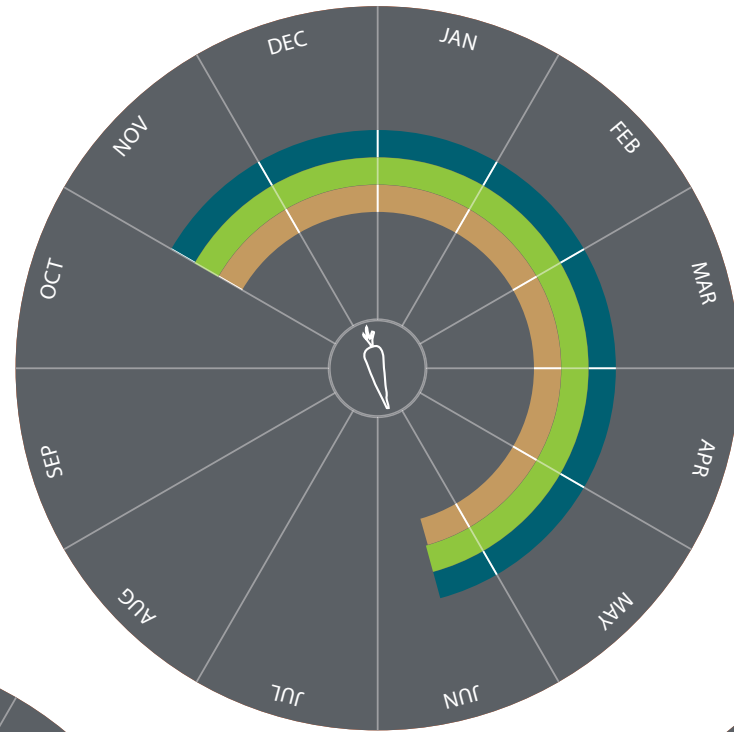

*Vege-
tables*

Broccoli

Cauliflower

Romanesco

Savoy Cabbage

Cherry Tomatoes

Kohlrabi

Round Tomatoes

Vegetables

-  France
-  Greece
-  Italy
-  Portugal
-  Spain
-  Turkey

CHERRY TOMATOES | KOHLRABI | ROUND TOMATOES

CARROT | CELERY | LEEK

Vegetables

- France
- Greece
- Italy
- Portugal
- Spain
- Turkey

Carrot

Celery

Leek

- France
- Italy
- Spain
- Turkey

Little Gem

Curled Lettuce

Lollo Rosso / Lollo Bionda

leafy
**Vege-
tables**

- France
- Italy
- Spain
- Turkey