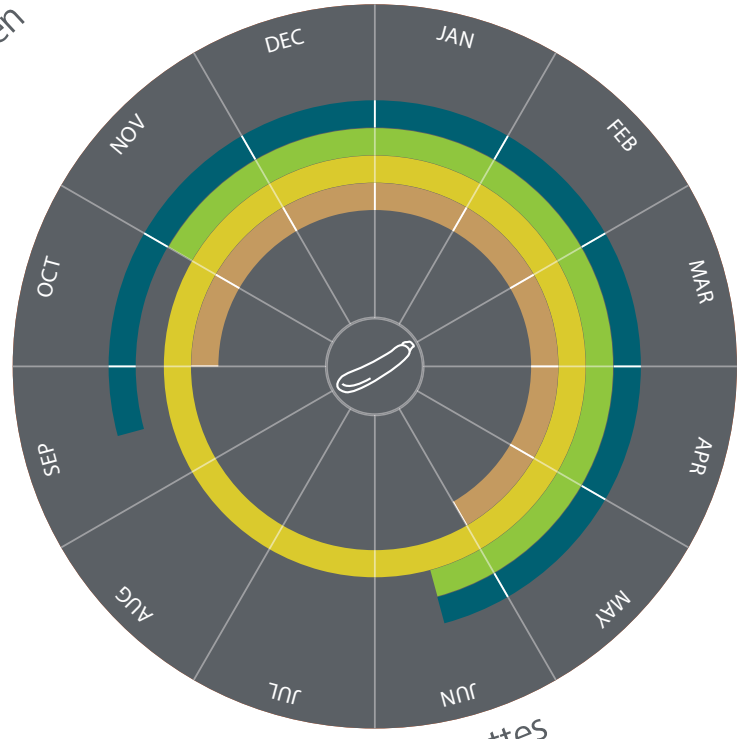

SEASONAL CALENDAR 2019

VEGETABLES

AUBERGINES | CAPSICUMS | CUCUMBERS

ASPARAGUS GREEN | ASPARAGUS WHITE | COURGETTES

BROCCOLI | CAULIFLOWER | ROMANESCO | SAVOY CABBAGE

CHERRY TOMATOES | KOHLRABI | ROUND TOMATOES

CARROT | CELERY | LEEK

ENDIVE LETTUCE | ICEBERG | ROMANA LETTUCE

CURLED LETTUCE | LITTLE GEM | LOLLO ROSSO/BIONDA

- France
- Greece
- Italy
- Portugal
- Spain
- Turkey

*Vege-
tables*

ASPARAGUS GREEN | ASPARAGUS WHITE | COURGETTES

Vegetables

- France
- Greece
- Italy
- Portugal
- Spain
- Turkey

Asparagus Green

Asparagus White

Courgettes

BROCCOLI | CAULIFLOWER
ROMANESCO | SAVOY CABBAGE

-  France
-  Greece
-  Italy
-  Portugal
-  Spain
-  Turkey

*Vege-
tables*

Broccoli

Cauliflower

Romanesco

Savoy Cabbage

Cherry Tomatoes

Kohlrabi

Round Tomatoes