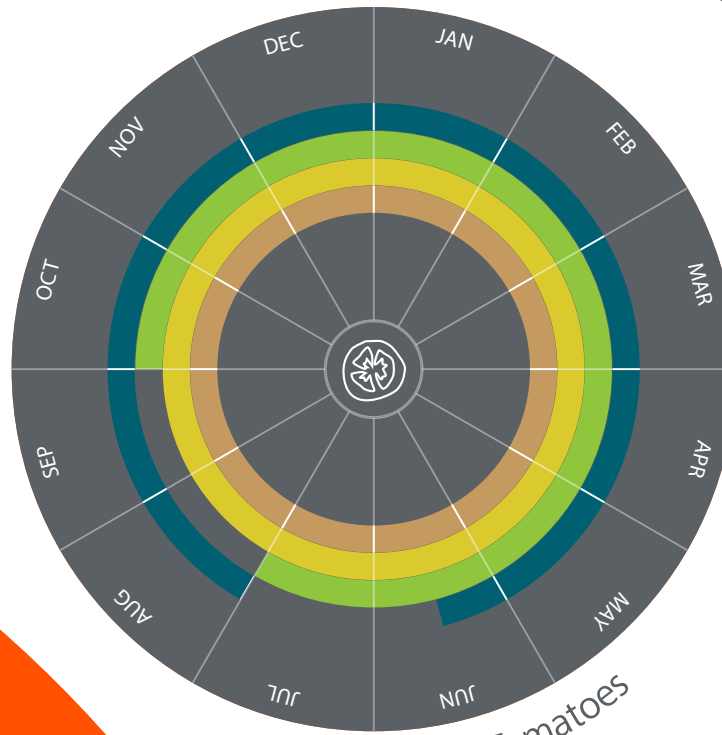

*Vege-
tables*

Broccoli

Cauliflower

Romanesco

Savoy Cabbage

Cherry Tomatoes

Kohlrabi

Round Tomatoes

Vegetables

-  France
-  Greece
-  Italy
-  Portugal
-  Spain
-  Turkey

CHERRY TOMATOES | KOHLRABI | ROUND TOMATOES

CARROT | CELERY | LEEK

Vegetables

- France
- Greece
- Italy
- Portugal
- Spain
- Turkey

Carrot