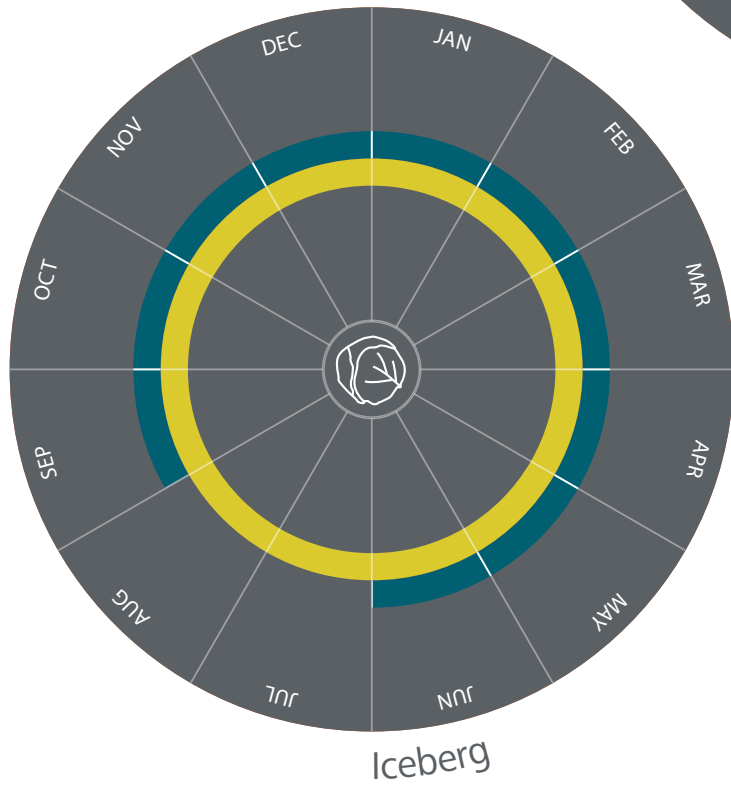

Vegetables

-  France
-  Greece
-  Italy
-  Portugal
-  Spain
-  Turkey

CHERRY TOMATOES | KOHLRABI | ROUND TOMATOES

CARROT | CELERY | LEEK

Vegetables

- France
- Greece
- Italy
- Portugal
- Spain
- Turkey

Carrot

Celery

Leek

- France
- Italy
- Spain
- Turkey

Little Gem

Curled Lettuce

Lollo Rosso / Lollo Bionda

leafy
**Vege-
tables**

- France
- Italy
- Spain
- Turkey