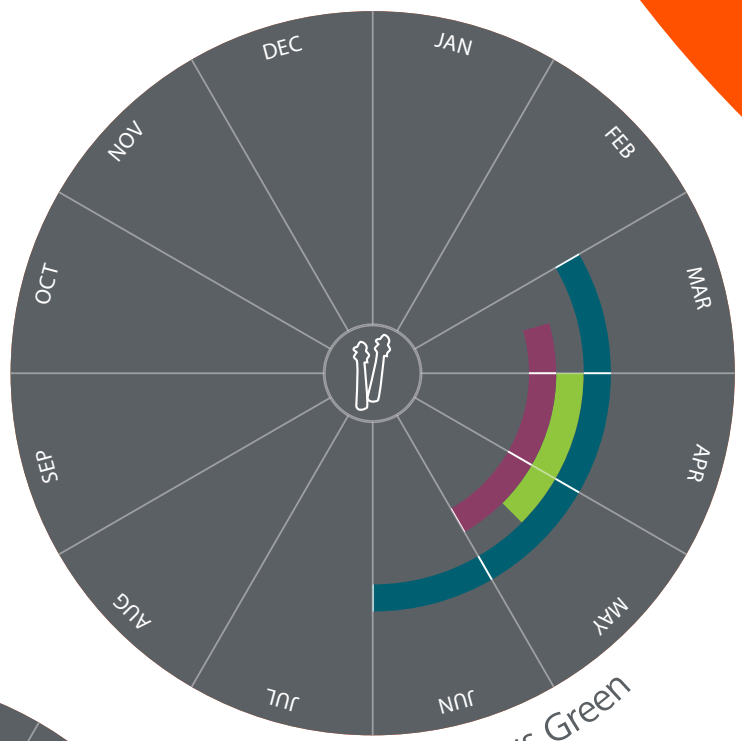

ASPARAGUS GREEN | ASPARAGUS WHITE | COURGETTES

Vegetables

- France
- Greece
- Italy
- Portugal
- Spain
- Turkey

Asparagus Green