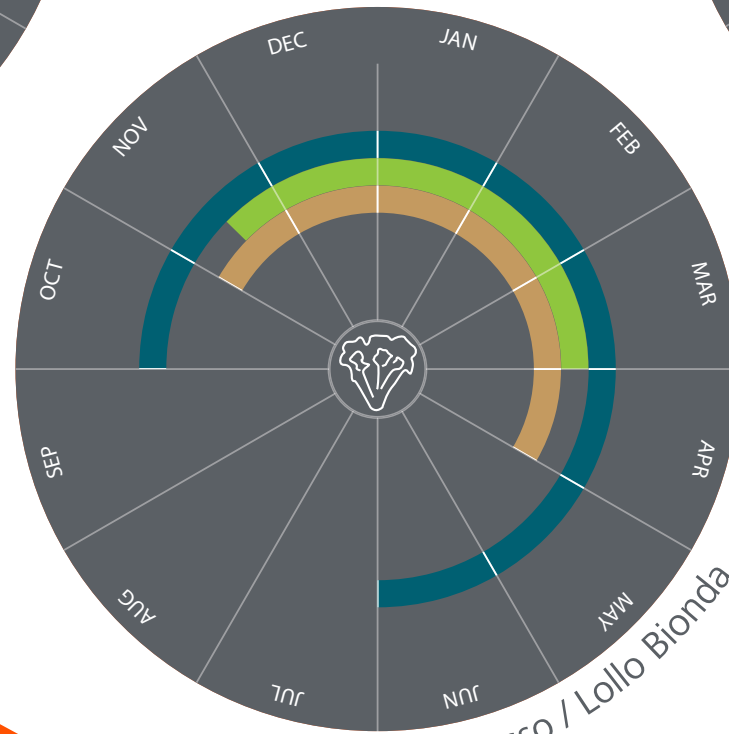

*Vege-
tables*

Broccoli

Cauliflower

Romanesco

Savoy Cabbage

Cherry Tomatoes

Kohlrabi

Round Tomatoes

Celery

Leek

- France
- Italy
- Spain
- Turkey

Little Gem

Curled Lettuce

Lollo Rosso / Lollo Bionda

leafy
**Vege-
tables**

- France
- Italy
- Spain
- Turkey

CURLED LETTUCE | LITTLE GEM | LOLLO ROSSO/BIONDA