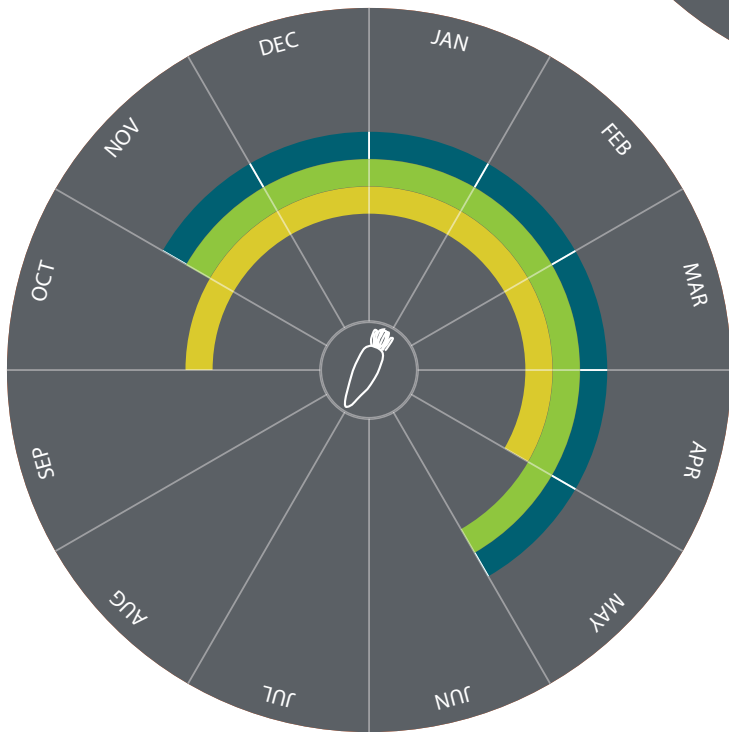

*Vege-
tables*

Broccoli

Cauliflower

Romanesco

Savoy Cabbage

Cherry Tomatoes

Kohlrabi

Round Tomatoes

Vegetables

-  France
-  Greece
-  Italy
-  Portugal
-  Spain
-  Turkey

CHERRY TOMATOES | KOHLRABI | ROUND TOMATOES

CARROT | CELERY | LEEK

Vegetables

- France
- Greece
- Italy
- Portugal
- Spain
- Turkey

Carrot

Celery

Leek

- France
- Italy
- Spain
- Turkey

Little Gem

Curled Lettuce

Lollo Rosso / Lollo Bionda

leafy
**Vege-
tables**

- France
- Italy
- Spain
- Turkey