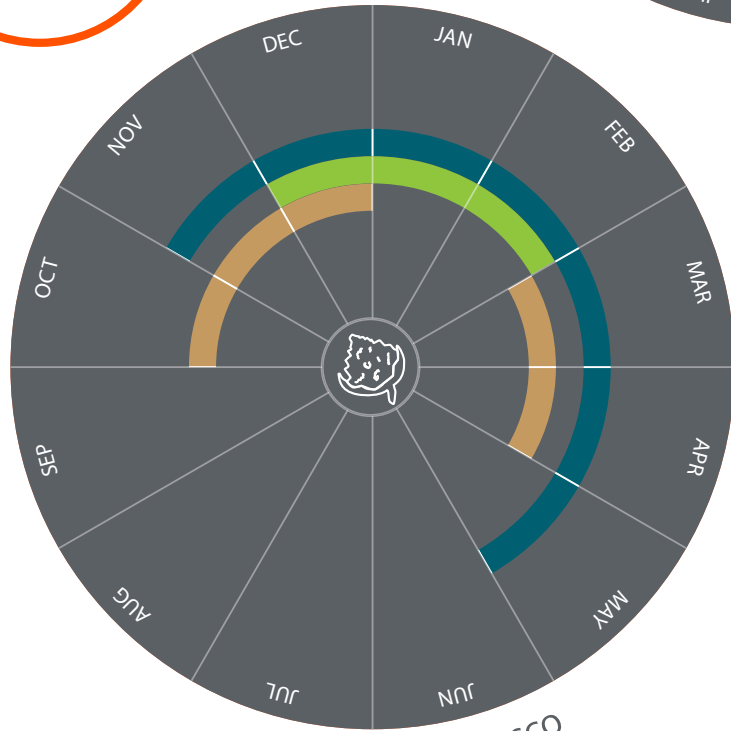

Vegetables

- France
- Greece
- Italy
- Portugal
- Spain
- Turkey

Asparagus Green

Asparagus White

Courgettes

BROCCOLI | CAULIFLOWER
ROMANESCO | SAVOY CABBAGE

-  France
-  Greece
-  Italy
-  Portugal
-  Spain
-  Turkey

*Vege-
tables*

Broccoli

Cauliflower

Romanesco

Savoy Cabbage

Cherry Tomatoes

Kohlrabi

Round Tomatoes