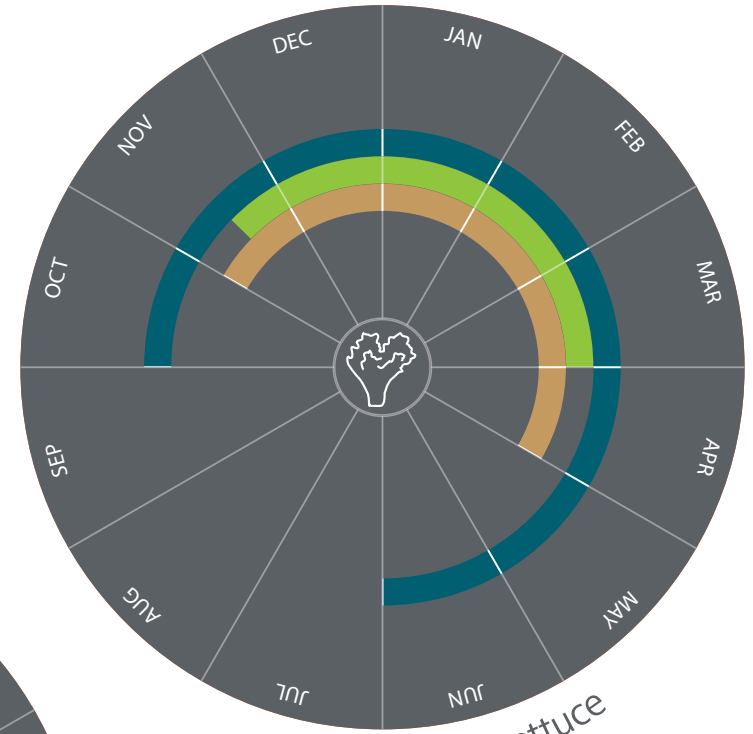

*Vege-
tables*

Broccoli

Cauliflower

Romanesco

Savoy Cabbage

Cherry Tomatoes

Kohlrabi

Round Tomatoes

Vegetables

-  France
-  Greece
-  Italy
-  Portugal
-  Spain
-  Turkey

CHERRY TOMATOES | KOHLRABI | ROUND TOMATOES

CARROT | CELERY | LEEK

Vegetables

- France
- Greece
- Italy
- Portugal
- Spain
- Turkey

Carrot

Celery

Leek

- France
- Italy
- Spain
- Turkey

Little Gem

Curled Lettuce

Lollo Rosso / Lollo Bionda

leafy
**Vege-
tables**

- France
- Italy
- Spain
- Turkey

CURLED LETTUCE | LITTLE GEM | LOLLO ROSSO/BIONDA