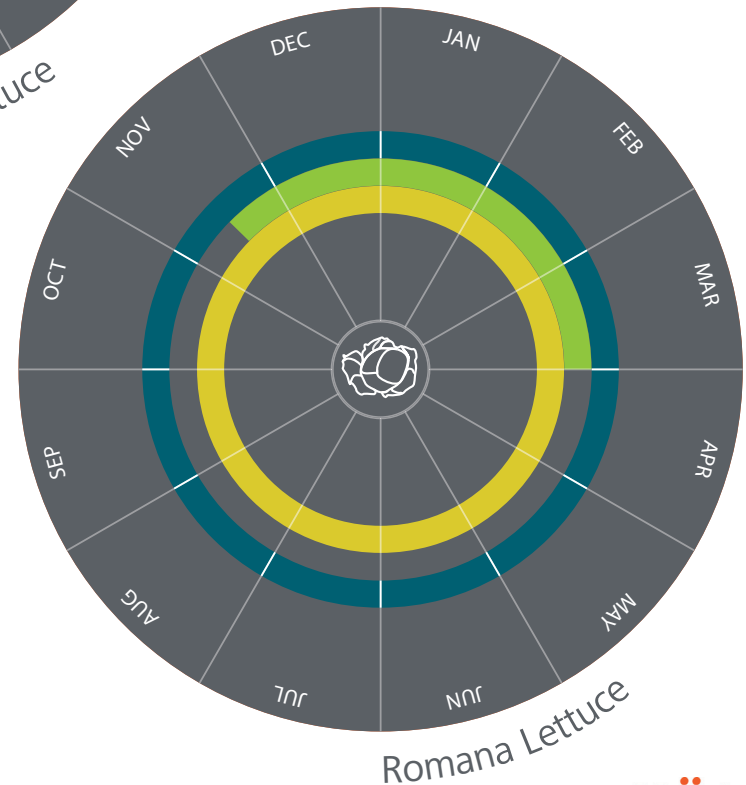

SEASONAL CALENDAR 2019

VEGETABLES

AUBERGINES | CAPSICUMS | CUCUMBERS

ASPARAGUS GREEN | ASPARAGUS WHITE | COURGETTES

BROCCOLI | CAULIFLOWER | ROMANESCO | SAVOY CABBAGE

CHERRY TOMATOES | KOHLRABI | ROUND TOMATOES

*Vege-
tables*

Broccoli

Cauliflower

Romanesco

Savoy Cabbage

Cherry Tomatoes

Kohlrabi

Round Tomatoes

Vegetables

-  France
-  Greece
-  Italy
-  Portugal
-  Spain
-  Turkey

CHERRY TOMATOES | KOHLRABI | ROUND TOMATOES

CARROT | CELERY | LEEK

Vegetables

- France
- Greece
- Italy
- Portugal
- Spain
- Turkey

Carrot

Celery

Leek

- France
- Italy
- Spain
- Turkey

Little Gem

Curled Lettuce

Lollo Rosso / Lollo Bionda

leafy
**Vege-
tables**

- France
- Italy
- Spain
- Turkey