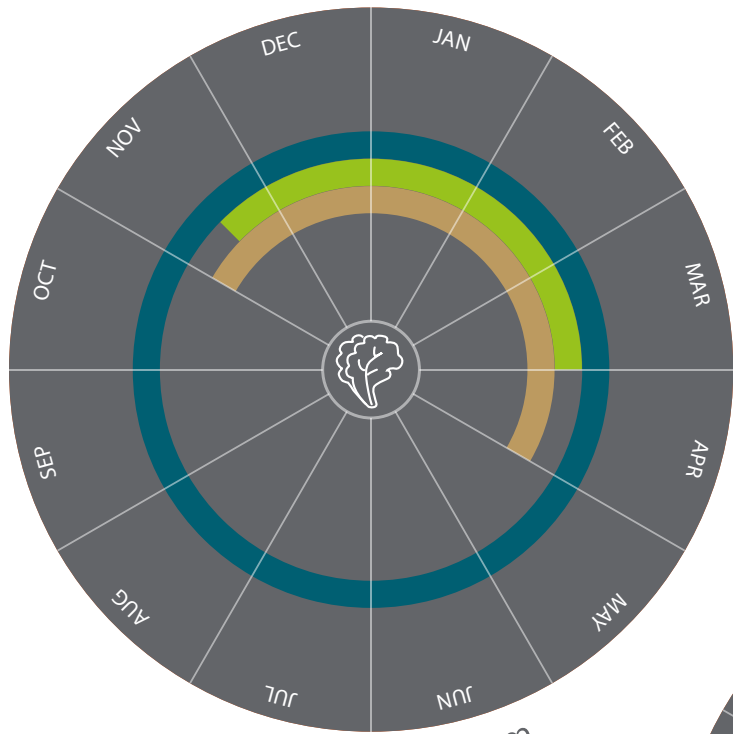

# Vegetables

- France
- Greece
- Italy
- Portugal
- Spain
- Turkey

Carrot

Celery

Leek

- France
- Italy
- Spain
- Turkey

Little Gem

Curled Lettuce

Lollo Rosso / Lollo Bionda

leafy  
**Vege-  
tables**

- France
- Italy
- Spain
- Turkey

CURLED LETTUCE | LITTLE GEM | LOLLO ROSSO/BIONDA