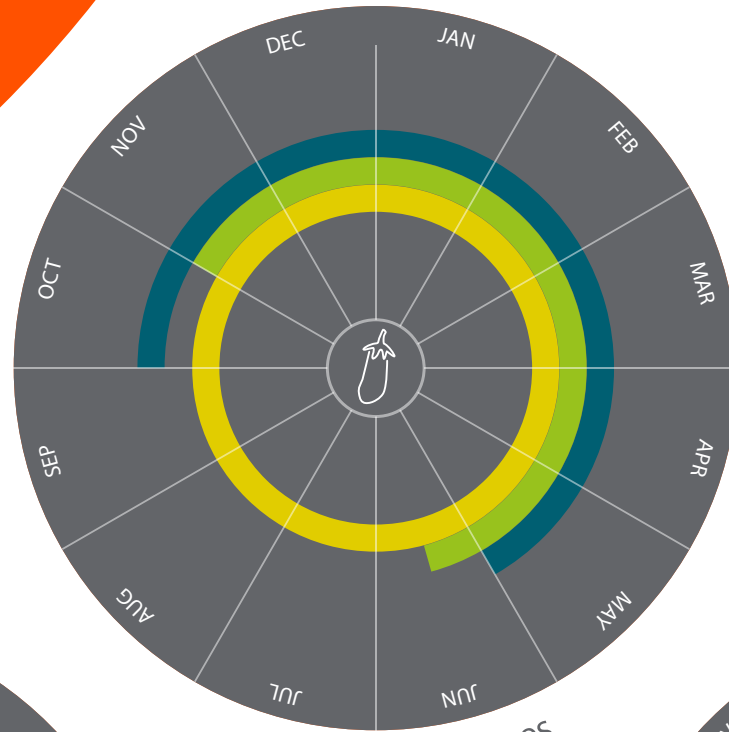

- France
- Greece
- Italy
- Portugal
- Spain
- Turkey

Vegetables