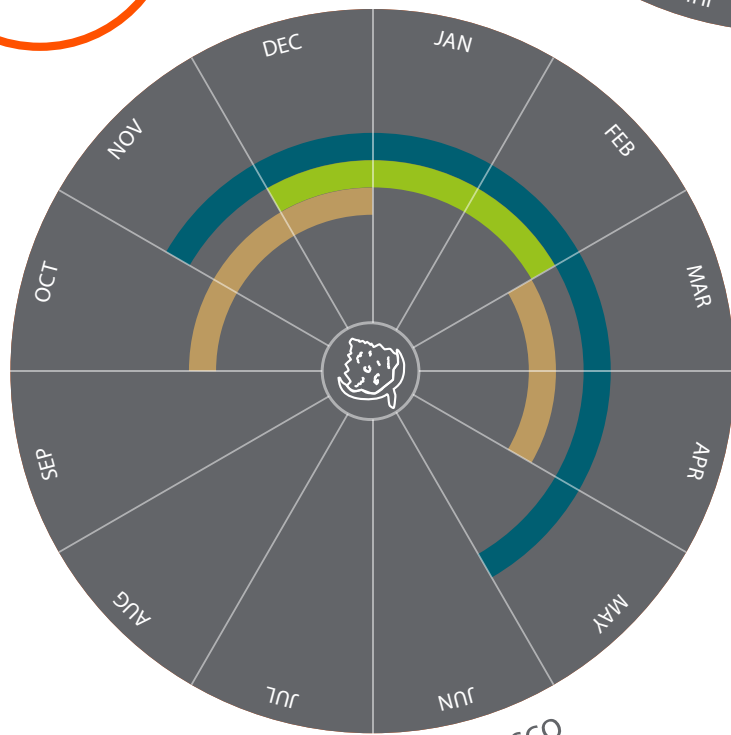

-  France
-  Greece
-  Italy
-  Portugal
-  Spain
-  Turkey

*Vege-  
tables*

Cherry Tomatoes

Kohlrabi

Round Tomatoes

Vegetables

-  France
-  Greece
-  Italy
-  Portugal
-  Spain
-  Turkey

CHERRY TOMATOES | KOHLRABI | ROUND TOMATOES