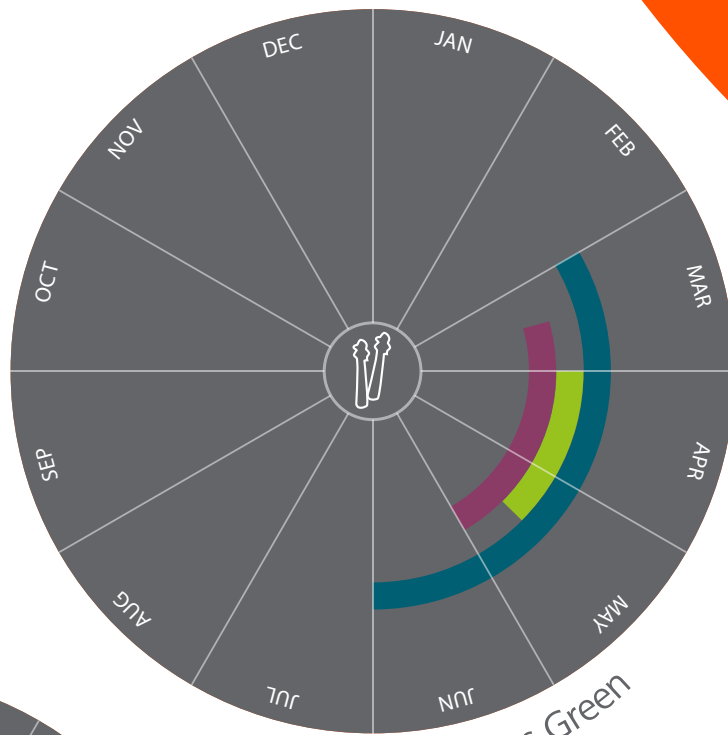

ASPARAGUS GREEN | ASPARAGUS WHITE | COURGETTES

Vegetables

- France
- Greece
- Italy
- Portugal
- Spain
- Turkey

Asparagus Green