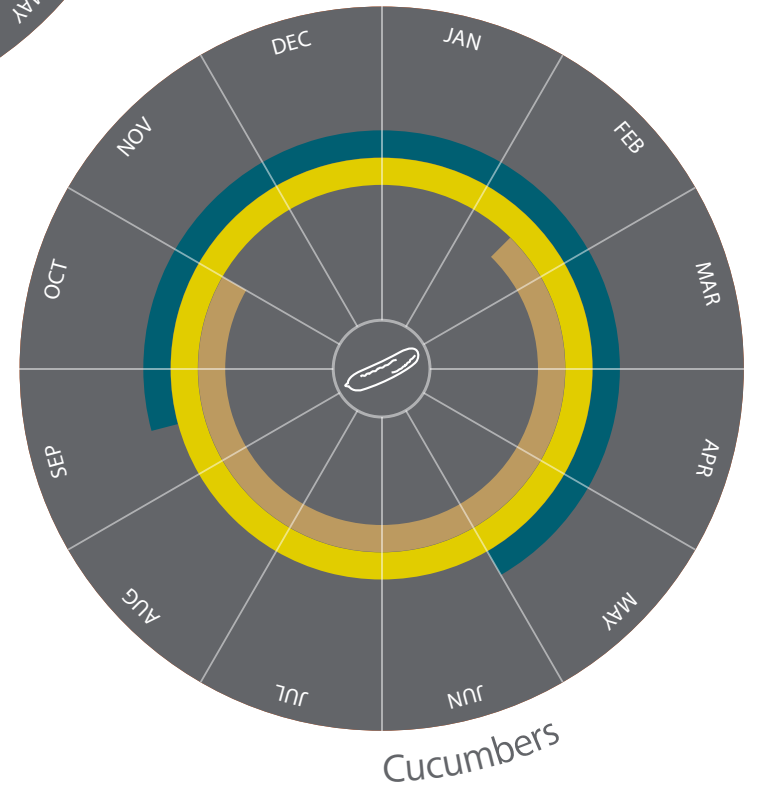

- France
- Greece
- Italy
- Portugal
- Spain
- Turkey

Vegetables