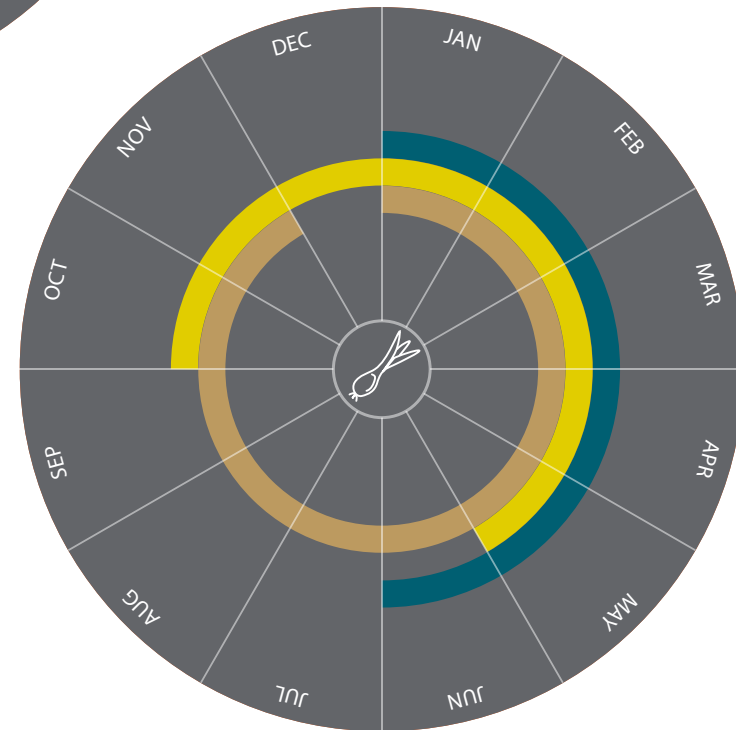

# Vegetables

- France
- Greece
- Italy
- Portugal
- Spain
- Turkey

Carrot

Celery

Leek

- France
- Italy
- Spain
- Turkey

Little Gem

Curled Lettuce

Lollo Rosso / Lollo Bionda

leafy  
**Vege-  
tables**

- France
- Italy
- Spain
- Turkey

CURLED LETTUCE | LITTLE GEM | LOLLO ROSSO/BIONDA