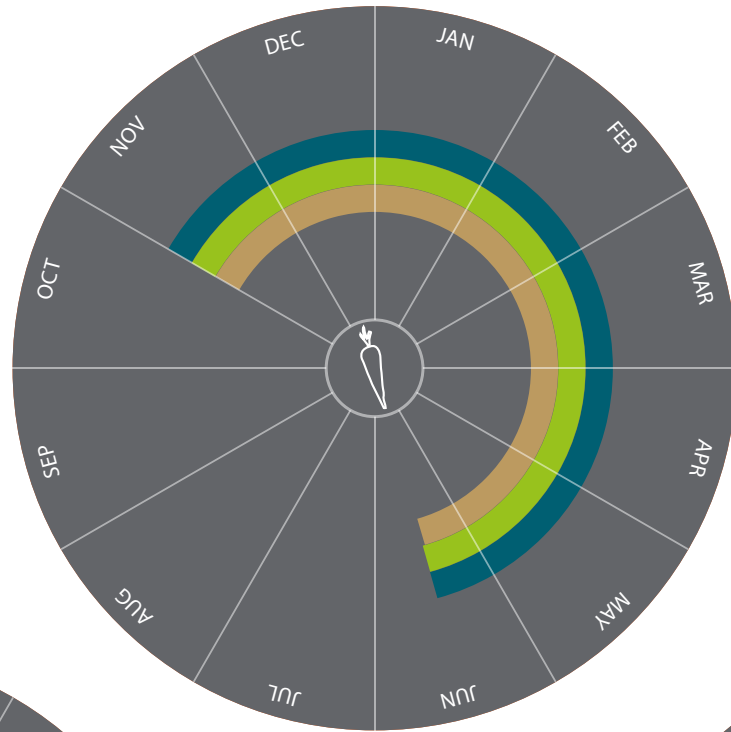

CARROT | CELERY | LEEK

Vegetables

- France
- Greece
- Italy
- Portugal
- Spain
- Turkey

Carrot