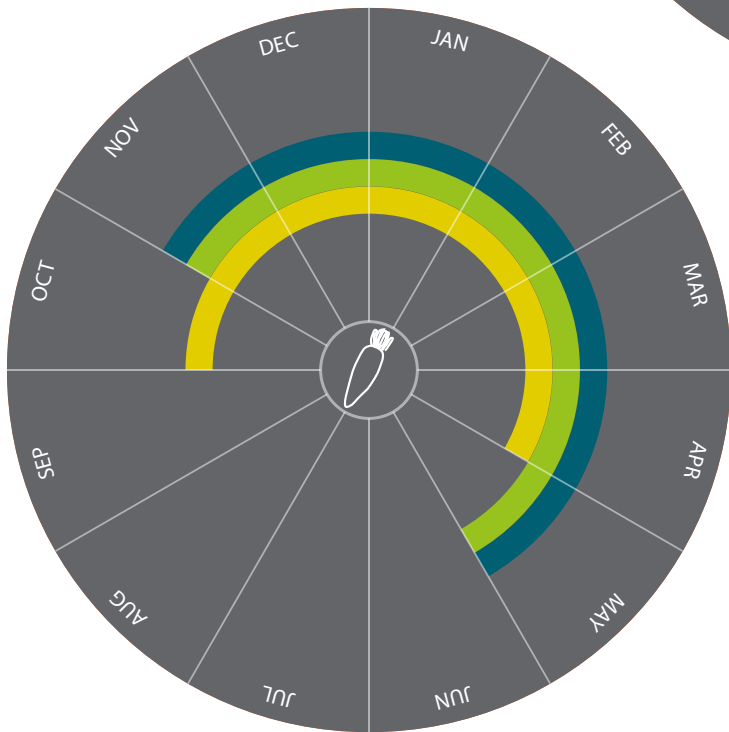

CARROT | CELERY | LEEK

Vegetables

- France
- Greece
- Italy
- Portugal
- Spain
- Turkey

Celery