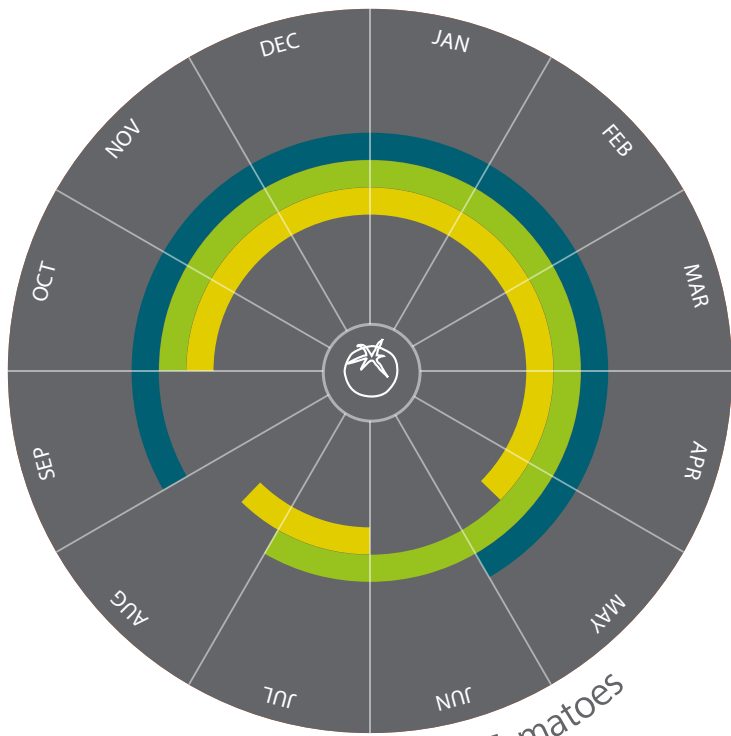

-  France
-  Greece
-  Italy
-  Portugal
-  Spain
-  Turkey

*Vege-  
tables*

Cherry Tomatoes

Kohlrabi

Round Tomatoes

Vegetables

-  France
-  Greece
-  Italy
-  Portugal
-  Spain
-  Turkey

CHERRY TOMATOES | KOHLRABI | ROUND TOMATOES