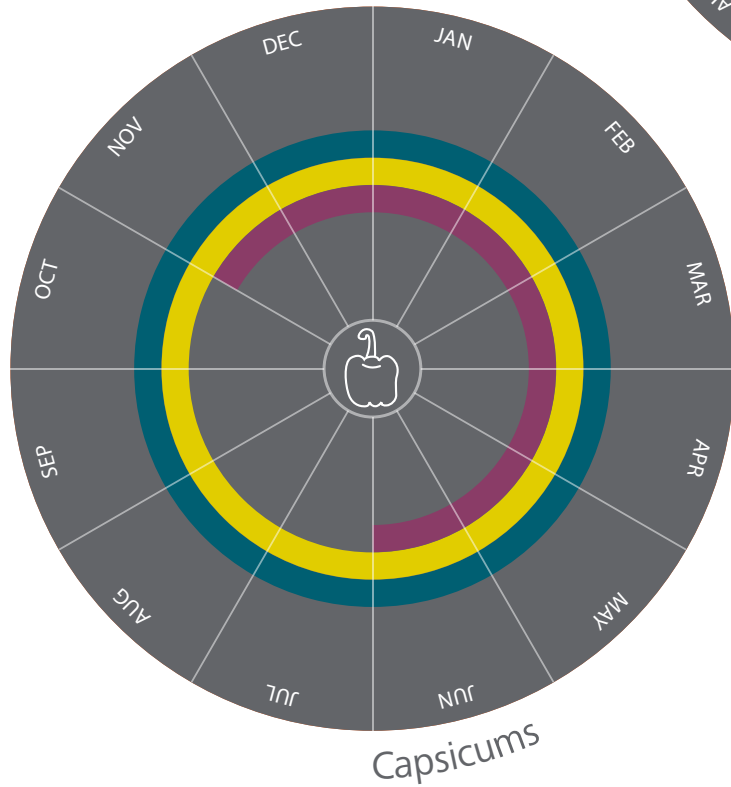

- France
- Greece
- Italy
- Portugal
- Spain
- Turkey

Vegetables