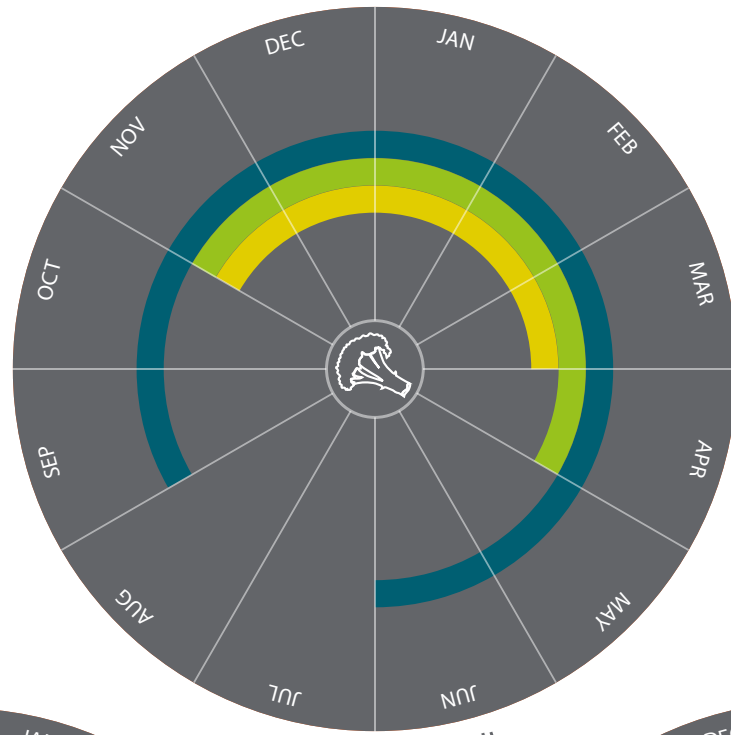

ENDIVE LETTUCE | ICEBERG | ROMANA LETTUCE

CURLED LETTUCE | LITTLE GEM | LOLLO ROSSO/BIONDA

- France
- Greece
- Italy
- Portugal
- Spain
- Turkey

# Vegetables

ASPARAGUS GREEN | ASPARAGUS WHITE | COURGETTES

*Vegetables*

- France
- Greece
- Italy
- Portugal
- Spain
- Turkey

Asparagus Green

Asparagus White

Courgettes

BROCCOLI | CAULIFLOWER  
ROMANESCO | SAVOY CABBAGE

-  France
-  Greece
-  Italy
-  Portugal
-  Spain
-  Turkey

*Vege-  
tables*

Cherry Tomatoes

Kohlrabi

Round Tomatoes

Vegetables

-  France
-  Greece
-  Italy
-  Portugal
-  Spain
-  Turkey

CHERRY TOMATOES | KOHLRABI | ROUND TOMATOES

CARROT | CELERY | LEEK