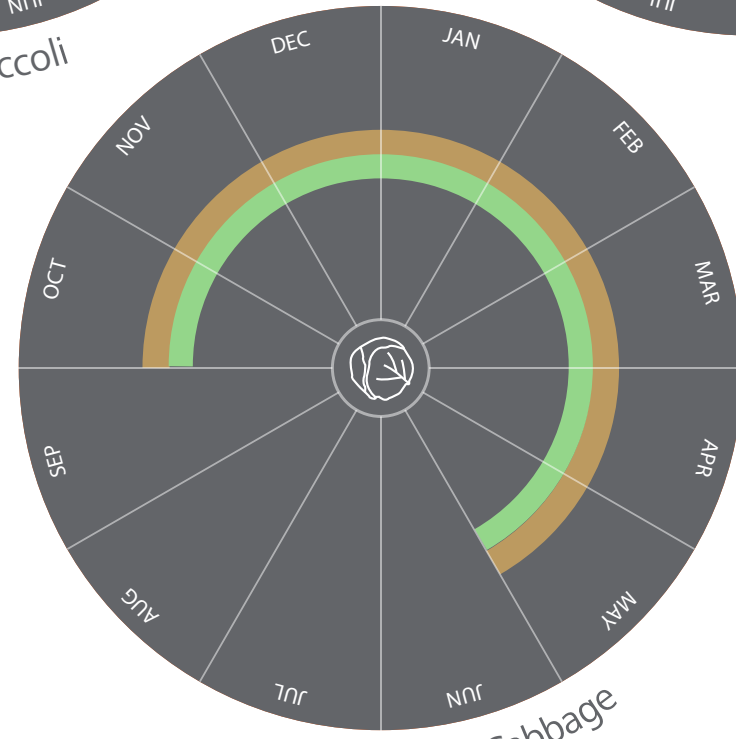

ENDIVE LETTUCE | ICEBERG | ROMANA LETTUCE

CURLED LETTUCE | LITTLE GEM | LOLLO ROSSO/BIONDA

- France
- Greece
- Italy
- Portugal
- Spain
- Turkey

# Vegetables

ASPARAGUS GREEN | ASPARAGUS WHITE | COURGETTES

*Vegetables*

- France
- Greece
- Italy
- Portugal
- Spain
- Turkey

Asparagus Green

Asparagus White

Courgettes

BROCCOLI | CAULIFLOWER  
ROMANESCO | SAVOY CABBAGE

-  France
-  Greece
-  Italy
-  Portugal
-  Spain
-  Turkey

*Vege-  
tables*

Cherry Tomatoes

Kohlrabi

Round Tomatoes

Vegetables

-  France
-  Greece
-  Italy
-  Portugal
-  Spain
-  Turkey

CHERRY TOMATOES | KOHLRABI | ROUND TOMATOES

CARROT | CELERY | LEEK