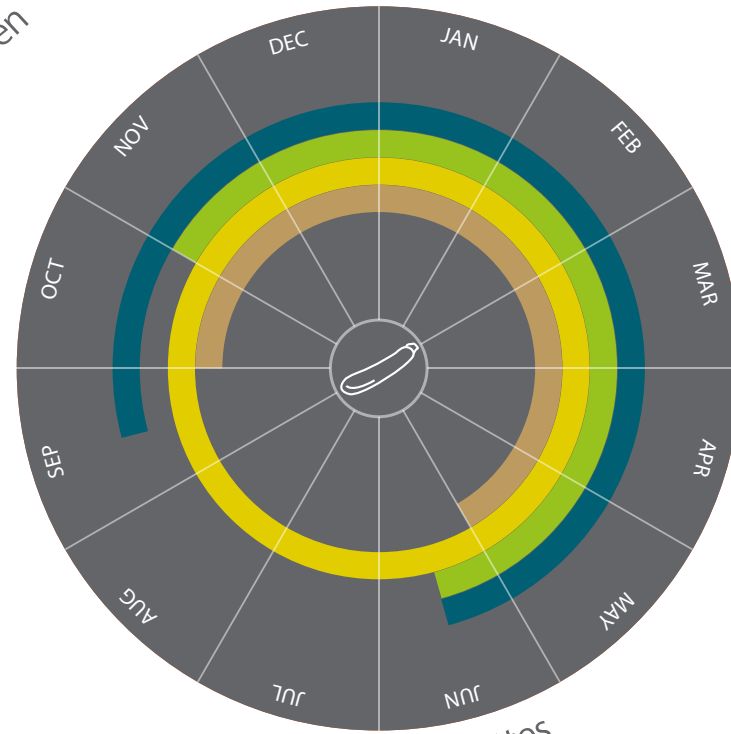

# Vegetables

ASPARAGUS GREEN | ASPARAGUS WHITE | COURGETTES

*Vegetables*

- France
- Greece
- Italy
- Portugal
- Spain
- Turkey

Asparagus Green

Asparagus White

Courgettes

BROCCOLI | CAULIFLOWER  
ROMANESCO | SAVOY CABBAGE

-  France
-  Greece
-  Italy
-  Portugal
-  Spain
-  Turkey

*Vege-  
tables*

Cherry Tomatoes

Kohlrabi

Round Tomatoes

Vegetables

-  France
-  Greece
-  Italy
-  Portugal
-  Spain
-  Turkey

CHERRY TOMATOES | KOHLRABI | ROUND TOMATOES