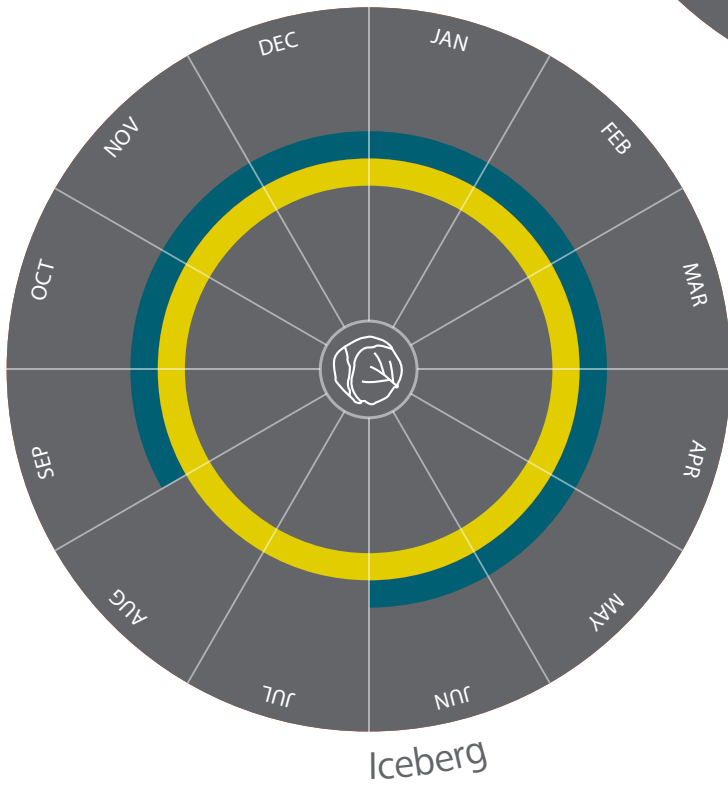

-  France
-  Greece
-  Italy
-  Portugal
-  Spain
-  Turkey

*Vege-  
tables*

Cherry Tomatoes

Kohlrabi

Round Tomatoes

Vegetables

-  France
-  Greece
-  Italy
-  Portugal
-  Spain
-  Turkey

CHERRY TOMATOES | KOHLRABI | ROUND TOMATOES

CARROT | CELERY | LEEK

# Vegetables

- France
- Greece
- Italy
- Portugal
- Spain
- Turkey

Carrot

Celery

Leek

- France
- Italy
- Spain
- Turkey

Little Gem

Curled Lettuce

Lollo Rosso / Lollo Bionda

leafy  
**Vege-  
tables**

- France
- Italy
- Spain
- Turkey

CURLED LETTUCE | LITTLE GEM | LOLLO ROSSO/BIONDA