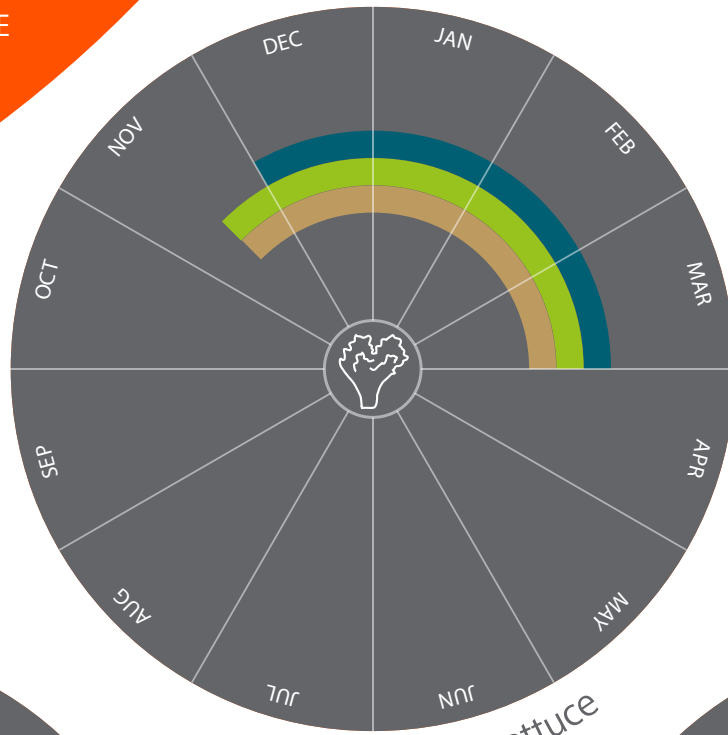

# Vegetables

- France
- Greece
- Italy
- Portugal
- Spain
- Turkey

Carrot

Celery

Leek

- France
- Italy
- Spain
- Turkey

Little Gem

Curled Lettuce

Lollo Rosso / Lollo Bionda

leafy  
**Vege-  
tables**

- France
- Italy
- Spain
- Turkey

CURLED LETTUCE | LITTLE GEM | LOLLO ROSSO/BIONDA