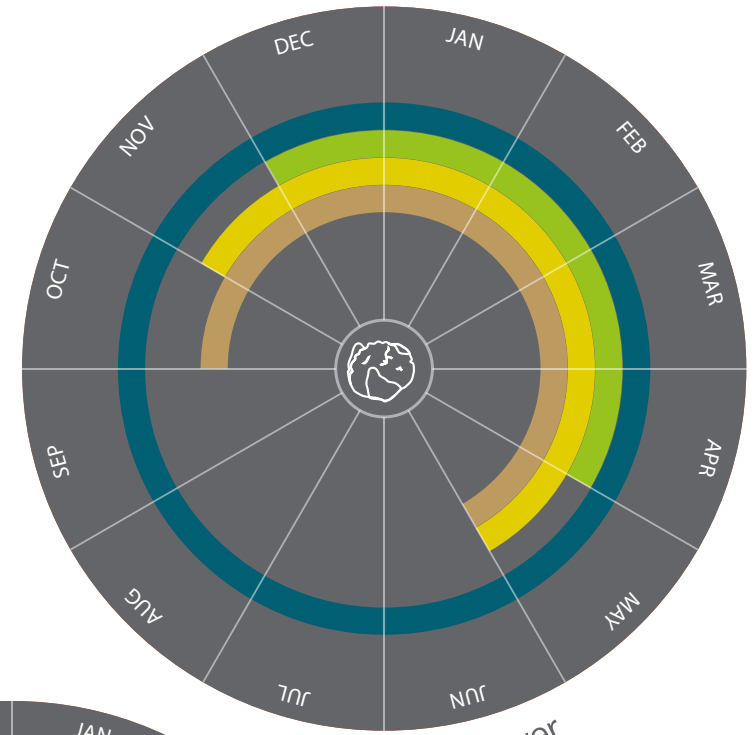

ENDIVE LETTUCE | ICEBERG | ROMANA LETTUCE

CURLED LETTUCE | LITTLE GEM | LOLLO ROSSO/BIONDA

- France
- Greece
- Italy
- Portugal
- Spain
- Turkey

# Vegetables

ASPARAGUS GREEN | ASPARAGUS WHITE | COURGETTES

*Vegetables*

- France
- Greece
- Italy
- Portugal
- Spain
- Turkey

Asparagus Green

Asparagus White

Courgettes

BROCCOLI | CAULIFLOWER  
ROMANESCO | SAVOY CABBAGE

-  France
-  Greece
-  Italy
-  Portugal
-  Spain
-  Turkey

*Vege-  
tables*

Cherry Tomatoes

Kohlrabi

Round Tomatoes

Vegetables

-  France
-  Greece
-  Italy
-  Portugal
-  Spain
-  Turkey

CHERRY TOMATOES | KOHLRABI | ROUND TOMATOES

CARROT | CELERY | LEEK