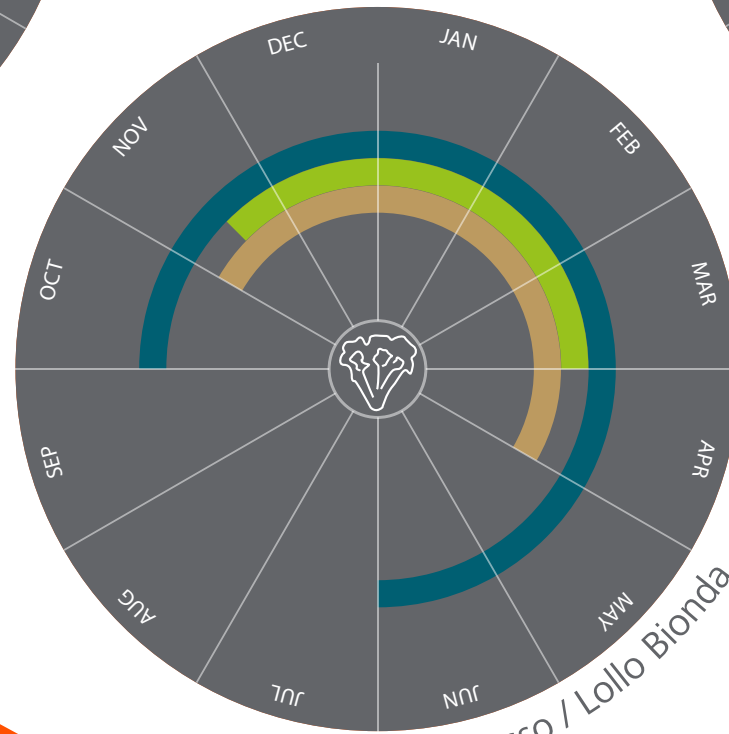

-  France
-  Greece
-  Italy
-  Portugal
-  Spain
-  Turkey

*Vege-  
tables*

Cherry Tomatoes

Kohlrabi

Round Tomatoes

Vegetables

-  France
-  Greece
-  Italy
-  Portugal
-  Spain
-  Turkey

CHERRY TOMATOES | KOHLRABI | ROUND TOMATOES

CARROT | CELERY | LEEK

# Vegetables

- France
- Greece
- Italy
- Portugal
- Spain
- Turkey

Carrot

Celery

Leek

- France
- Italy
- Spain
- Turkey

Little Gem

Curled Lettuce

Lollo Rosso / Lollo Bionda

leafy  
**Vege-  
tables**

- France
- Italy
- Spain
- Turkey

CURLED LETTUCE | LITTLE GEM | LOLLO ROSSO/BIONDA