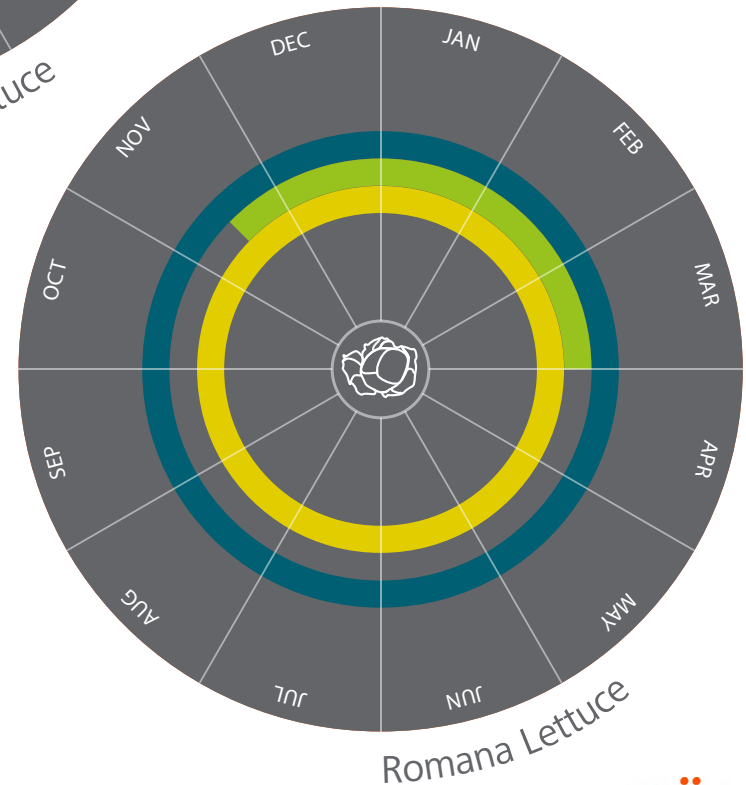

-  France
-  Greece
-  Italy
-  Portugal
-  Spain
-  Turkey

*Vege-  
tables*

Cherry Tomatoes

Kohlrabi

Round Tomatoes

Vegetables

-  France
-  Greece
-  Italy
-  Portugal
-  Spain
-  Turkey

CHERRY TOMATOES | KOHLRABI | ROUND TOMATOES

CARROT | CELERY | LEEK

# Vegetables

- France
- Greece
- Italy
- Portugal
- Spain
- Turkey

Carrot

Celery

Leek

- France
- Italy
- Spain
- Turkey

Little Gem

Curled Lettuce

Lollo Rosso / Lollo Bionda

leafy  
**Vege-  
tables**

- France
- Italy
- Spain
- Turkey

CURLED LETTUCE | LITTLE GEM | LOLLO ROSSO/BIONDA