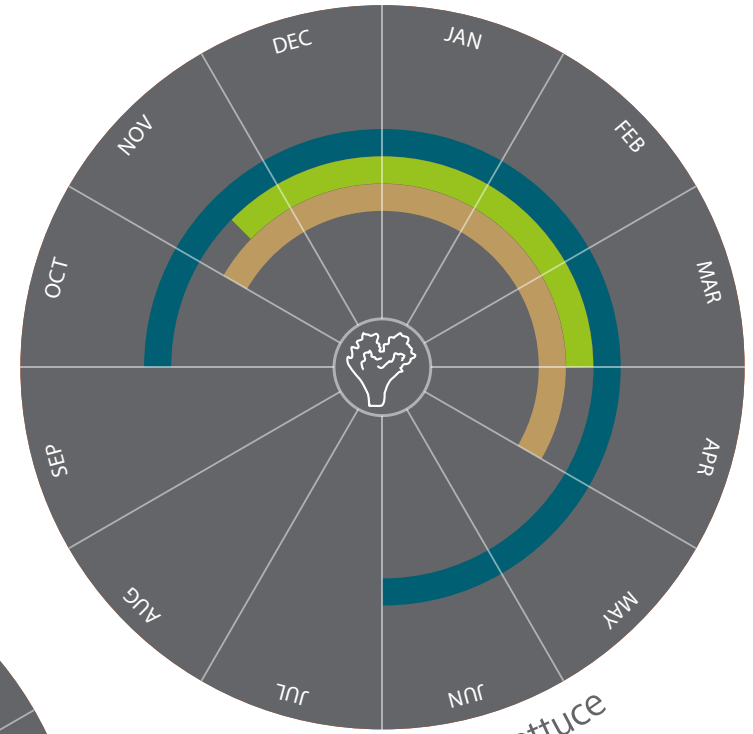

-  France
-  Greece
-  Italy
-  Portugal
-  Spain
-  Turkey

*Vege-  
tables*

Cherry Tomatoes

Kohlrabi

Round Tomatoes

Vegetables

-  France
-  Greece
-  Italy
-  Portugal
-  Spain
-  Turkey

CHERRY TOMATOES | KOHLRABI | ROUND TOMATOES

CARROT | CELERY | LEEK

# Vegetables

- France
- Greece
- Italy
- Portugal
- Spain
- Turkey

Carrot

Celery

Leek

- France
- Italy
- Spain
- Turkey

Little Gem

Curled Lettuce

Lollo Rosso / Lollo Bionda

leafy  
**Vege-  
tables**

- France
- Italy
- Spain
- Turkey

CURLED LETTUCE | LITTLE GEM | LOLLO ROSSO/BIONDA