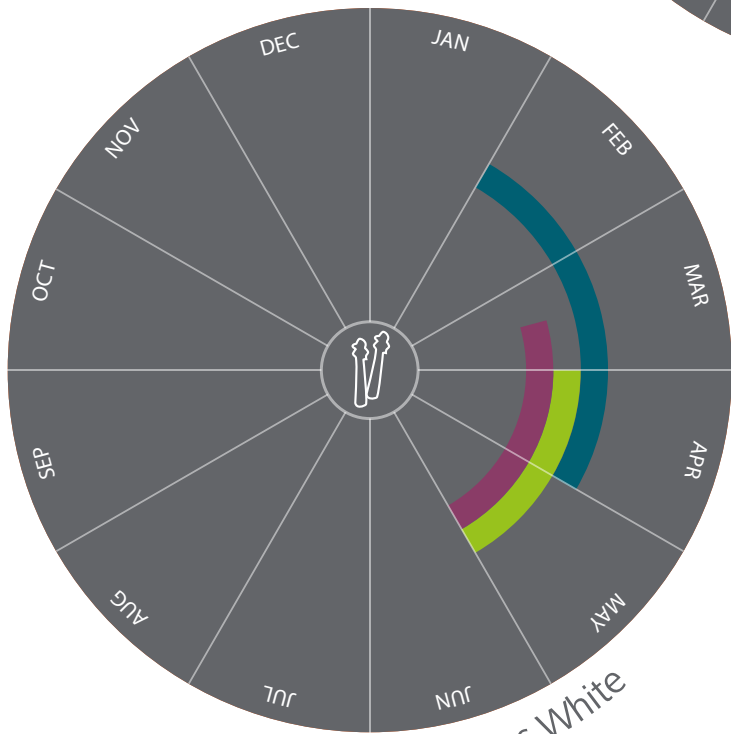

Asparagus White