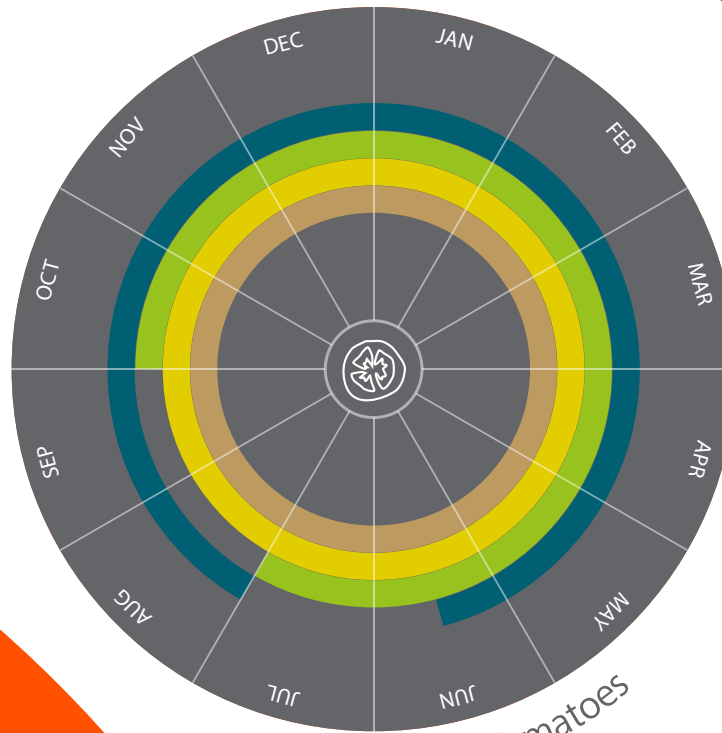

-  France
-  Greece
-  Italy
-  Portugal
-  Spain
-  Turkey

*Vege-  
tables*

Cherry Tomatoes

Kohlrabi

Round Tomatoes

Vegetables

-  France
-  Greece
-  Italy
-  Portugal
-  Spain
-  Turkey

CHERRY TOMATOES | KOHLRABI | ROUND TOMATOES

CARROT | CELERY | LEEK